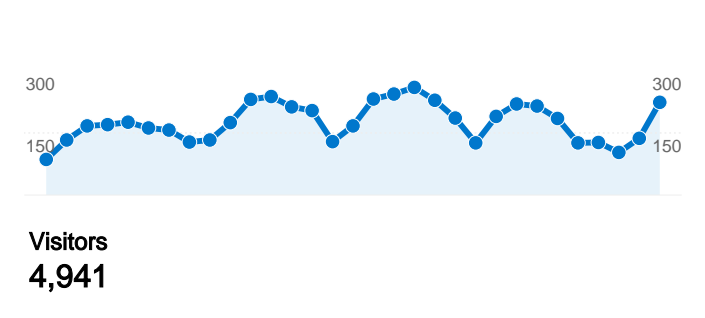

Site Usage

5,930 Visits

71.06% Bounce Rate

10,163 Pageviews

00:01:09 Avg. Time on Site

1.71 Pages/Visit

79.17% % New Visits

Visitors Overview

4,941 people visited this site

5,930 Visits

4,941 Absolute Unique Visitors

10,163 Pageviews

1.71 Average Pageviews

00:01:09 Time on Site

71.06% Bounce Rate

79.22% New Visits

Site Usage

Country/Territory	Visits	Pages/Visit	Avg. Time on Site	% New Visits	Bounce Rate
United States	4,230	1.76	00:01:16	73.03%	70.24%
United Kingdom	280	1.59	00:00:31	95.36%	73.93%
Canada	241	1.36	00:00:29	96.27%	75.52%
Australia	91	1.70	00:00:55	94.51%	71.43%
India	86	2.48	00:03:29	90.70%	62.79%
Germany	61	2.03	00:01:06	95.08%	60.66%
Italy	46	1.50	00:00:29	95.65%	76.09%
South Korea	40	1.18	00:00:39	95.00%	90.00%
Philippines	39	1.26	00:00:24	94.87%	82.05%
Thailand	38	1.50	00:00:47	81.58%	68.42%

Pages on this site were viewed a total of 10,163 times

 10,163 Pageviews

 7,761 Unique Views

 71.06% Bounce Rate

Top Content

Pages	Pageviews	% Pageviews
/http://www.clinicalcorrelations.org	1,852	18.22%
/http://www.clinicalcorrelations.org?cat=23	318	3.13%
/http://www.clinicalcorrelations.org?m=200701	262	2.58%
/http://www.clinicalcorrelations.org?m=200612	239	2.35%
/http://www.clinicalcorrelations.org?page_id=112	210	2.07%