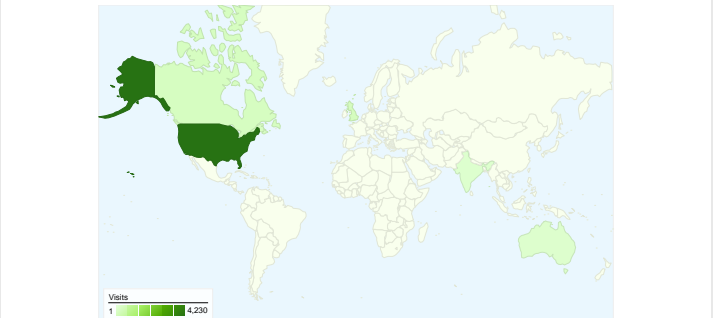

Map Overlay world