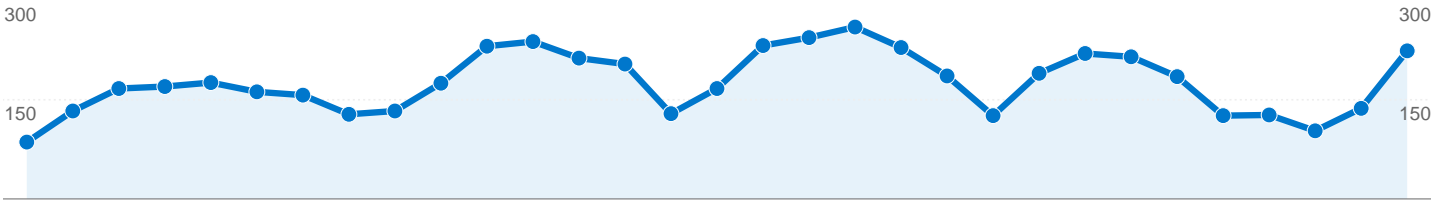

Site Usage

5,930 Visits

71.06% Bounce Rate

10,163 Pageviews

00:01:09 Avg. Time on Site

1.71 Pages/Visit

79.17% % New Visits

Visitors Overview

Map Overlay world

Traffic Sources Overview

Content Overview

Pages	Pageviews	% Pageviews
/http://www.clinicalcorrelations.	1,852	18.22%
/http://www.clinicalcorrelations.	318	3.13%
/http://www.clinicalcorrelations.	262	2.58%
/http://www.clinicalcorrelations.	239	2.35%
/http://www.clinicalcorrelations.	210	2.07%

4,941 people visited this site

5,930 Visits

4,941 Absolute Unique Visitors

10,163 Pageviews

1.71 Average Pageviews

00:01:09 Time on Site

71.06% Bounce Rate

79.22% New Visits

Site Usage

Country/Territory	Visits	Pages/Visit	Avg. Time on Site	% New Visits	Bounce Rate
United States	4,230	1.76	00:01:16	73.03%	70.24%
United Kingdom	280	1.59	00:00:31	95.36%	73.93%
Canada	241	1.36	00:00:29	96.27%	75.52%
Australia	91	1.70	00:00:55	94.51%	71.43%
India	86	2.48	00:03:29	90.70%	62.79%
Germany	61	2.03	00:01:06	95.08%	60.66%
Italy	46	1.50	00:00:29	95.65%	76.09%
South Korea	40	1.18	00:00:39	95.00%	90.00%
Philippines	39	1.26	00:00:24	94.87%	82.05%
Thailand	38	1.50	00:00:47	81.58%	68.42%