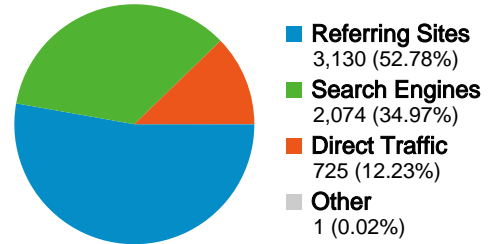

Site Usage

5,930 Visits

71.06% Bounce Rate

10,163 Pageviews

00:01:09 Avg. Time on Site

1.71 Pages/Visit

79.17% % New Visits

Visitors Overview

4,941 people visited this site

5,930 Visits

4,941 Absolute Unique Visitors

10,163 Pageviews

1.71 Average Pageviews

00:01:09 Time on Site

71.06% Bounce Rate

79.22% New Visits

All traffic sources sent a total of 5,930 visits

-  12.23% Direct Traffic
-  52.78% Referring Sites
-  34.97% Search Engines

Top Traffic Sources

Sources	Visits	% visits
google (organic)	1,722	29.04%
images.google.com (referral)	1,538	25.94%
(direct) ((none))	725	12.23%
images.google.co.uk (referral)	172	2.90%
images.google.ca (referral)	140	2.36%