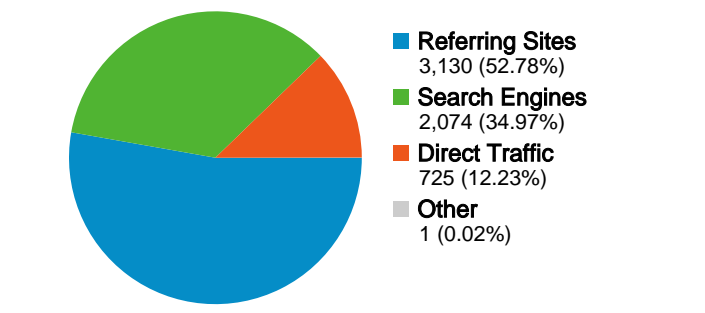

Traffic Sources Overview

Content Overview

Pages	Pageviews	% Pageviews
/http://www.clinicalcorrelations.	1,852	18.22%
/http://www.clinicalcorrelations.	318	3.13%
/http://www.clinicalcorrelations.	262	2.58%
/http://www.clinicalcorrelations.	239	2.35%
/http://www.clinicalcorrelations.	210	2.07%