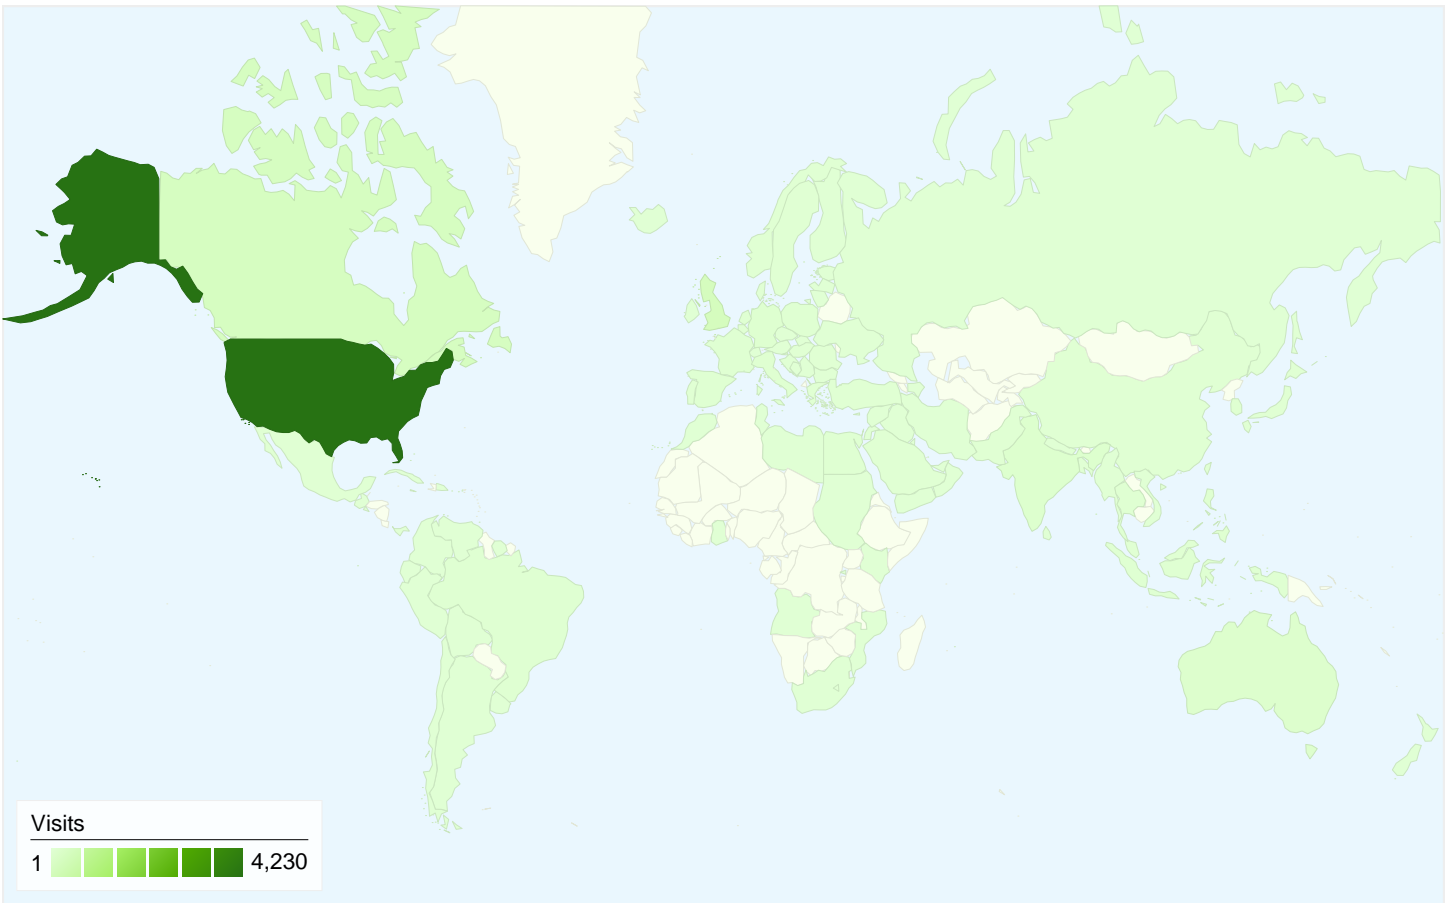

4,941 people visited this site

5,930 Visits

4,941 Absolute Unique Visitors

10,163 Pageviews

1.71 Average Pageviews

00:01:09 Time on Site

71.06% Bounce Rate

79.22% New Visits

All traffic sources sent a total of 5,930 visits

-  12.23% Direct Traffic
-  52.78% Referring Sites
-  34.97% Search Engines

Top Traffic Sources

Sources	Visits	% visits
google (organic)	1,722	29.04%
images.google.com (referral)	1,538	25.94%
(direct) ((none))	725	12.23%
images.google.co.uk (referral)	172	2.90%
images.google.ca (referral)	140	2.36%

Keywords	Visits	% visits
clinical correlations	65	3.13%
margaret horlick	27	1.30%
'alfredo quinones-hinojosa,m.d.'	16	0.77%
clinical correlations nyu	13	0.63%
cara litvin	12	0.58%

5,930 visits came from 107 countries/territories

Site Usage

Country/Territory	Visits	Pages/Visit	Avg. Time on Site	% New Visits	Bounce Rate
United States	4,230	1.76	00:01:16	73.03%	70.24%
United Kingdom	280	1.59	00:00:31	95.36%	73.93%
Canada	241	1.36	00:00:29	96.27%	75.52%
Australia	91	1.70	00:00:55	94.51%	71.43%
India	86	2.48	00:03:29	90.70%	62.79%
Germany	61	2.03	00:01:06	95.08%	60.66%
Italy	46	1.50	00:00:29	95.65%	76.09%
South Korea	40	1.18	00:00:39	95.00%	90.00%
Philippines	39	1.26	00:00:24	94.87%	82.05%
Thailand	38	1.50	00:00:47	81.58%	68.42%